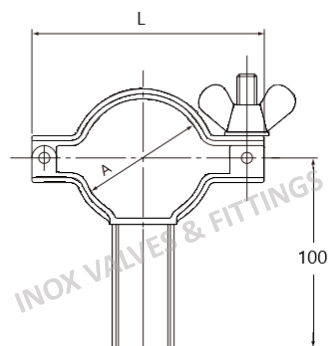

Sanitary Tube Holder

卫生级管支架

Product Information 产品信息

- Steel Material: 304
(金属材料)
- Size: 1" to 4" (other sizes available on request)

Tube Holder
管支架

| Size | A | L |
|------|-------|-------|
| 1.0" | 25.4 | 66.0 |
| 1.5" | 38.1 | 79.0 |
| 2.0" | 50.8 | 90.0 |
| 2.5" | 63.5 | 105.0 |
| 3.0" | 76.2 | 120.0 |
| 4.0" | 101.6 | 146.0 |

Tube Holder – High Pressure
管支架 – 高压力

| Size | A | H |
|------|-------|------|
| 1.0" | 29.0 | 47.0 |
| 1.5" | 41.0 | 47.0 |
| 2.0" | 53.0 | 47.0 |
| 2.5" | 63.5 | 47.0 |
| 3.0" | 76.2 | 47.0 |
| 4.0" | 104.0 | 47.0 |