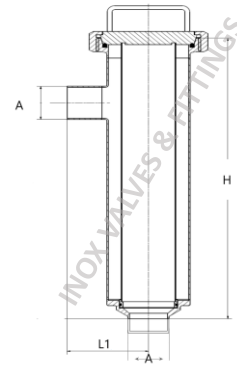

Sanitary Filter

卫生级过滤器

Product Information 产品信息

- Steel Material: 304 / 316L
- Seal Material: EPDM / Silicon
- Size: 1" to 4" (other sizes available on request)
- Customized filter available

Angle Filter

角型过滤器

Size	A	H	L1
1.0"	25.4	345.0	76.0
1.5"	38.1	345.0	76.0
2.0"	50.8	375.0	89.0
2.5"	63.5	440.0	102.0
3.0"	76.2	575.0	114.0
4.0"	101.6	640.0	140.0

Straight Filter

直通过滤器

Size	A	H
1.0"	25.4	325.0
1.5"	38.1	330.0
2.0"	50.8	350.0
2.5"	63.5	405.0
3.0"	76.2	500.0
4.0"	101.6	600.0

Y Type Filter

Y型过滤器

Size	D	H	L
1.0"	25.4	120.0	115.0
1.5"	38.1	170.0	160.0
2.0"	50.8	190.0	182.0
2.5"	63.5	235.0	245.0
3.0"	76.2	280.0	285.0
4.0"	101.6	345.0	345.0