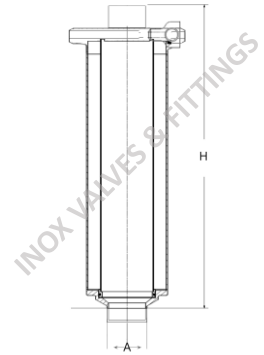

Sanitary Filter

卫生级过滤器

Product Information 产品信息

- Steel Material: 304 / 316L
- Seal Material: EPDM / Silicon
- Size: 1" to 4" (other sizes available on request)
- Customized filter available

Angle Filter

角型过滤器

Size	A	H	L1
1.0"	25.4	345.0	76.0
1.5"	38.1	345.0	76.0
2.0"	50.8	375.0	89.0
2.5"	63.5	440.0	102.0
3.0"	76.2	575.0	114.0
4.0"	101.6	640.0	140.0

Straight Filter

直通过滤器

Size	A	H
1.0"	25.4	325.0
1.5"	38.1	330.0
2.0"	50.8	350.0
2.5"	63.5	405.0
3.0"	76.2	500.0
4.0"	101.6	600.0

Y Type Filter

Y型过滤器

Size	D	H	L
1.0"	25.4	120.0	115.0
1.5"	38.1	170.0	160.0
2.0"	50.8	190.0	182.0
2.5"	63.5	235.0	245.0
3.0"	76.2	280.0	285.0
4.0"	101.6	345.0	345.0